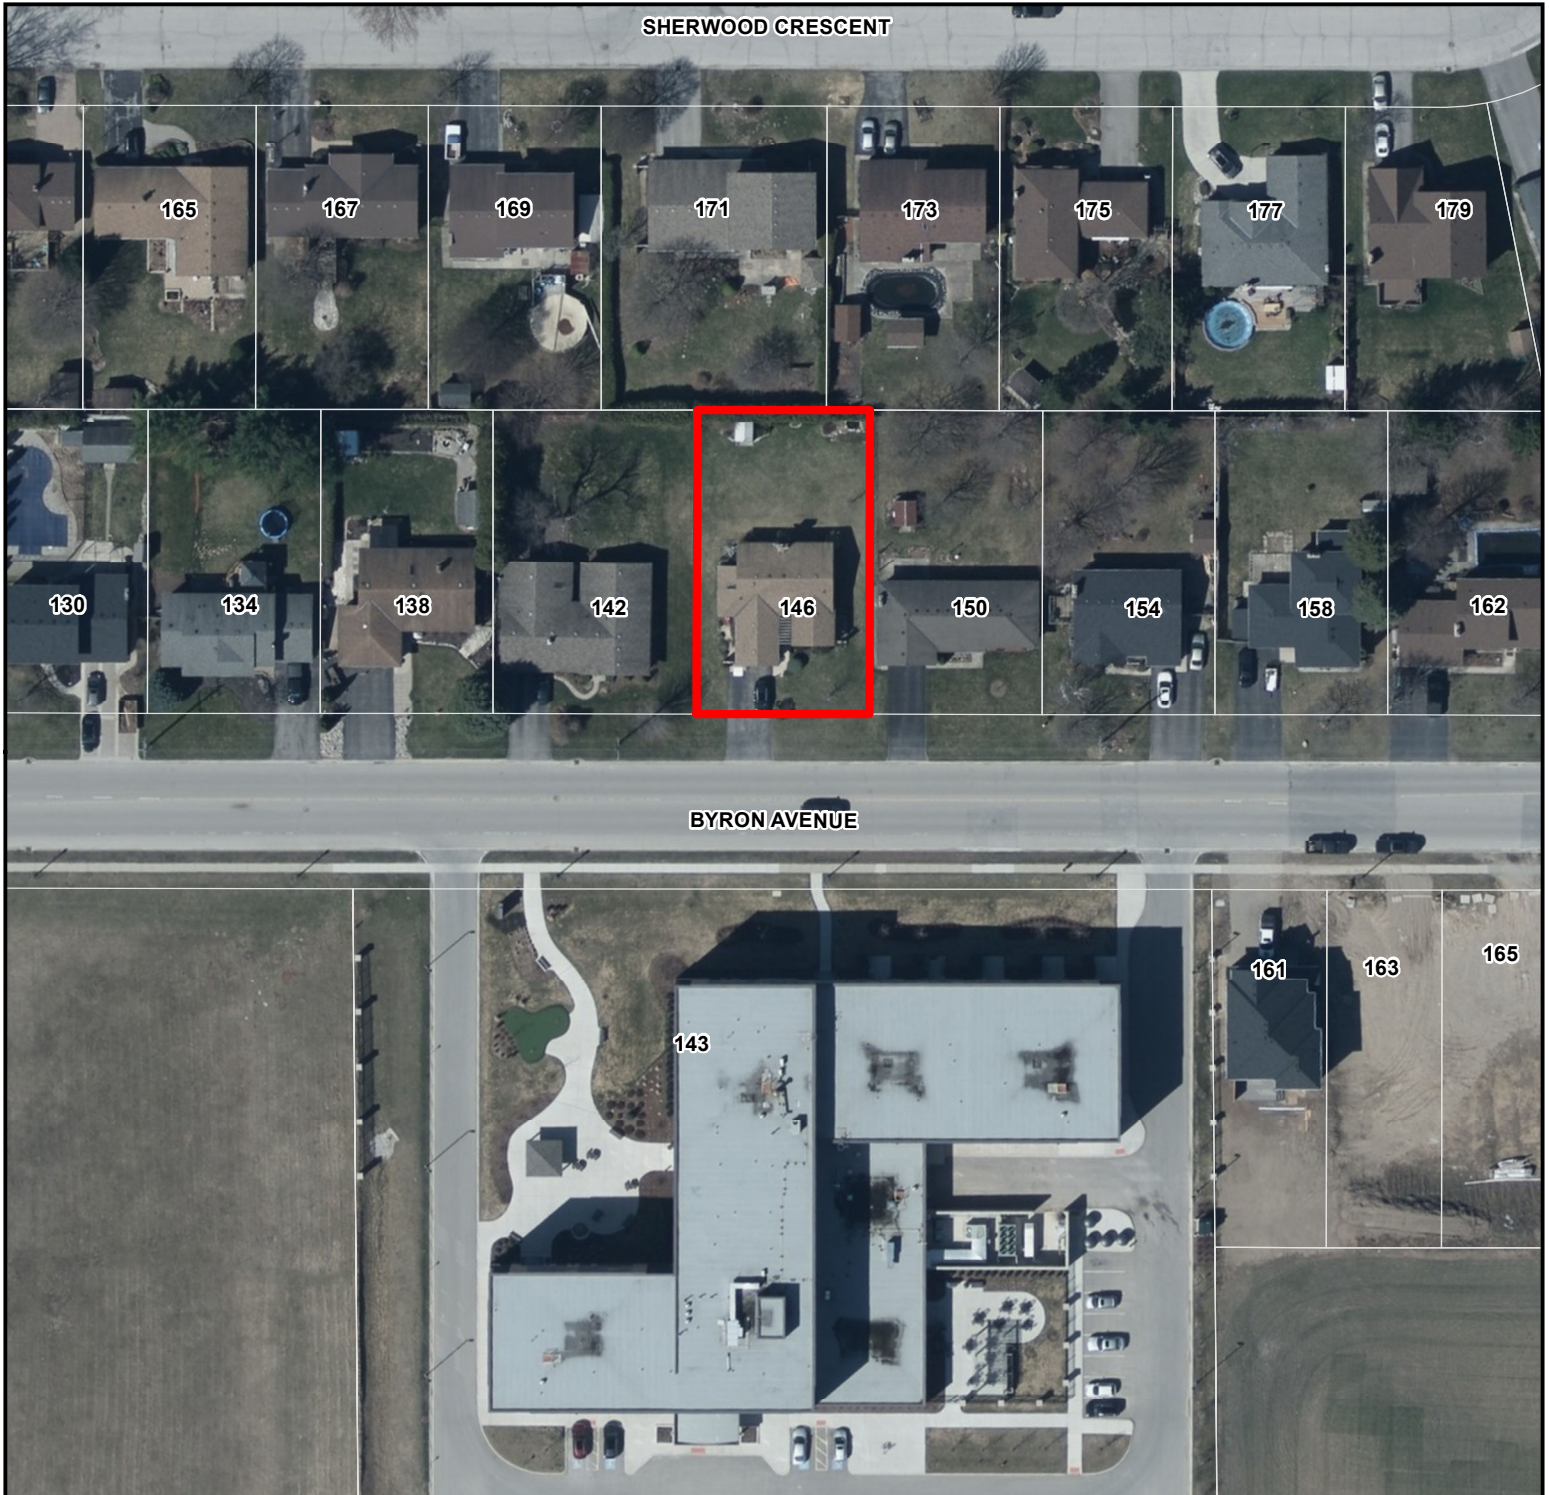

APPLICATION FOR MINOR VARIANCE (A10-23)

Applicant: Steve Brown & Anita Fernandes

Location: 146 Byron Avenue, Dorchester

Municipality of Thames Centre

Together we grow.

 **SUBJECT LANDS**

1:1,000

 Metres

0 5 10 20 30 40

ORTHOPHOTOGRAPHY: SWOOP 2020

Disclaimer: This map is for illustrative purposes only. Do not rely on it as being a precise indicator of routes, locations of features, nor as a guide to navigation.