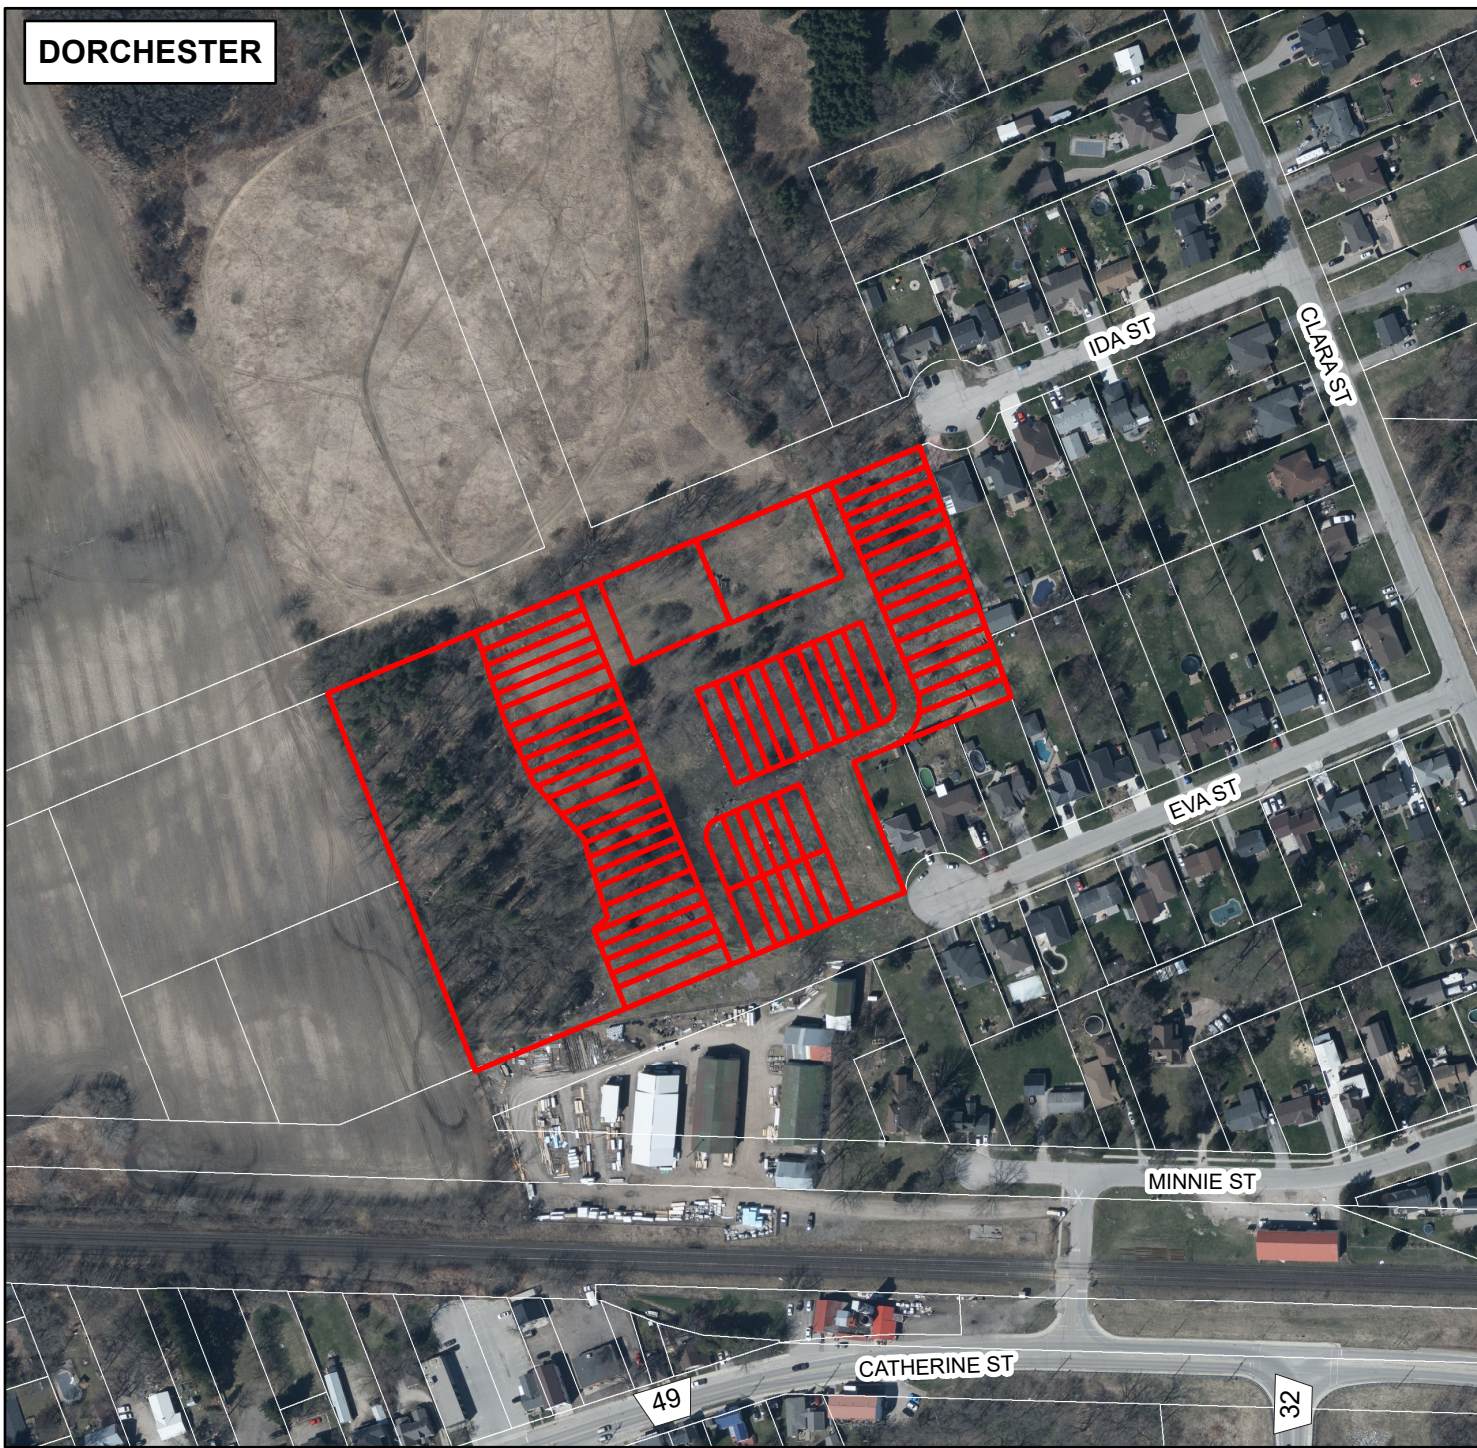

DORCHESTER

LOCATION MAP

Description:
PROPOSED PLAN OF CONDOMINIUM
EVA AND IDA STREETS, DORCHESTER
MUNICIPALITY OF THAMES CENTRE

File Number:
39T-TC-CDM2302

Prepared by: Planning Department
The County of Middlesex, August 24, 2023.

LEGEND

 Subject Lands

1:3,000

0 75 150

Meters